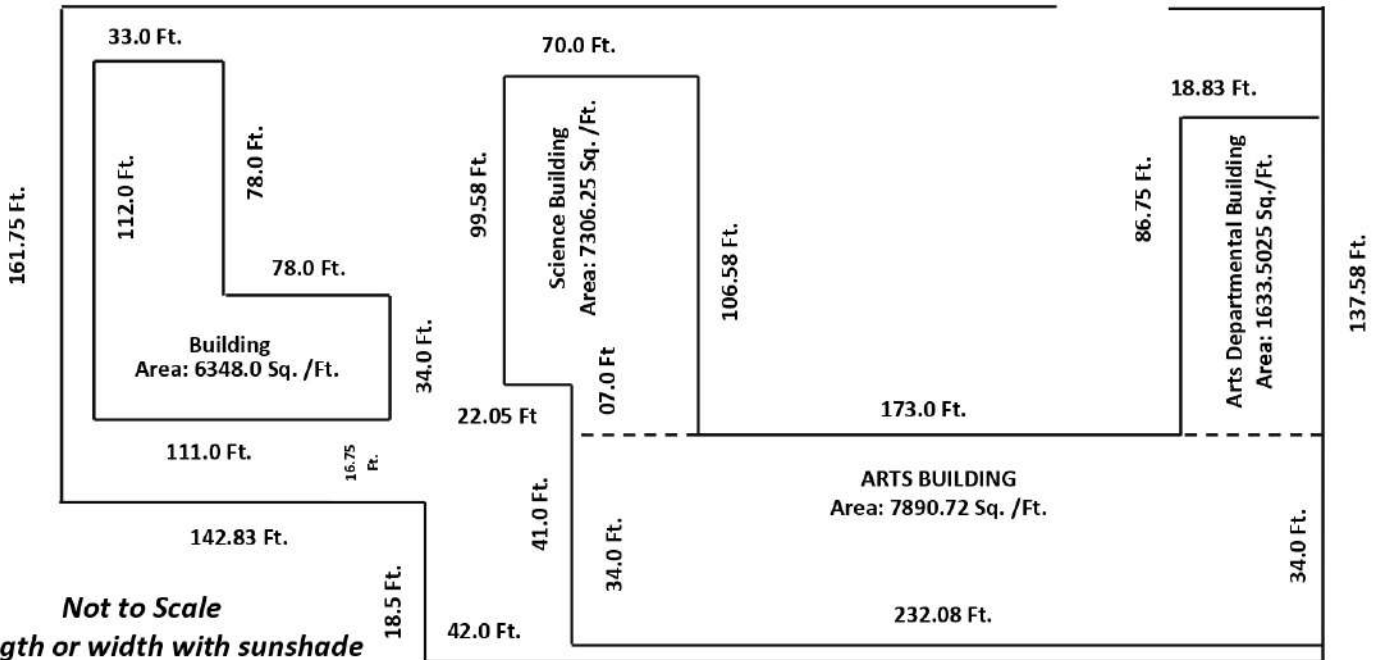

## NARAJOLE RAJ COLLEGE CAMPUS AREA

Ghatal - Medinipur road via Narajole

423.58 Ft.

**Not to Scale**  
Length or width with sunshade

**Total area of the college campus: 55412.71793 Sq. /Ft. (127.2101 Decimal)**  
**Total buildings cover area: 23178.4725. /ft. (53.2105 Decimal)**  
**Total open space in our College campus: 32234.24543Sq. /Ft. (73.9996 Decimal)**  
**(435.6 Sq. /ft. to 1 Decimal)**