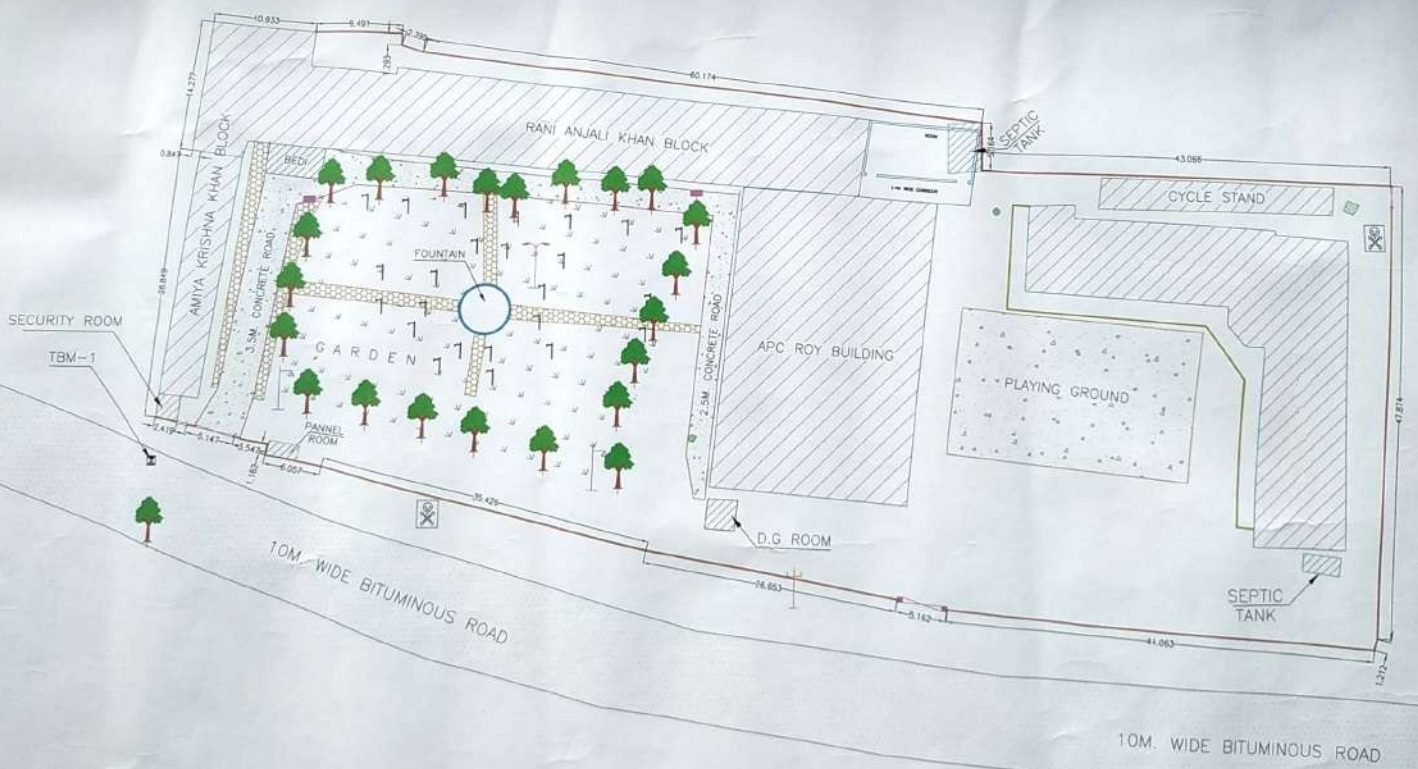

TOPOGRAPHICAL SURVEY PLAN OF NARAJOLE RAJ COLLAGE AT NERAJOLE

Handwritten signature and date:
15/07/24
Principal
Narajole Raj Collage
Nerajole, Pin-721 211