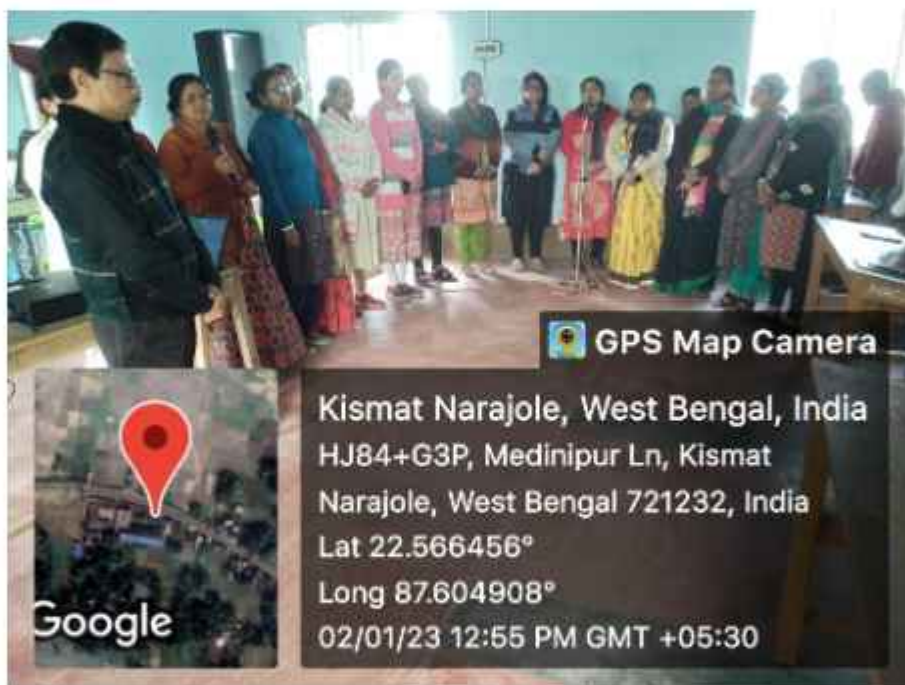

Kismat Narajole, West Bengal, India
HJ84+G3P, Medinipur Ln, Kismat
Narajole, West Bengal 721232, India
Lat 22.566456°
Long 87.604908°
02/01/23 12:55 PM GMT +05:30

C. (a) Name of the event: Campus Cleaning & Sanitization Program by NSS

(b) Type of the event: Awareness Program

(c) Event co-ordinator: Prof. Anustup Chattopadhyaya & Dr. Sk Mohammad Aziz

(d) Selected Photographs: